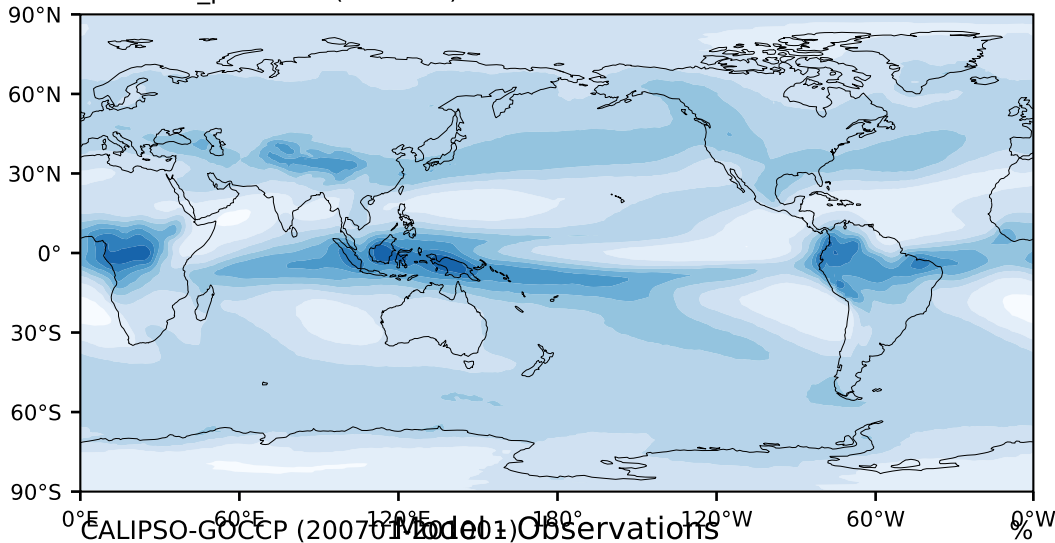

DECKv1b\_piControl (101-150)

%

Max 84.35  
Mean 29.04  
Min 2.61

CALIPSO-GOCCP (2007-10) Model Observations