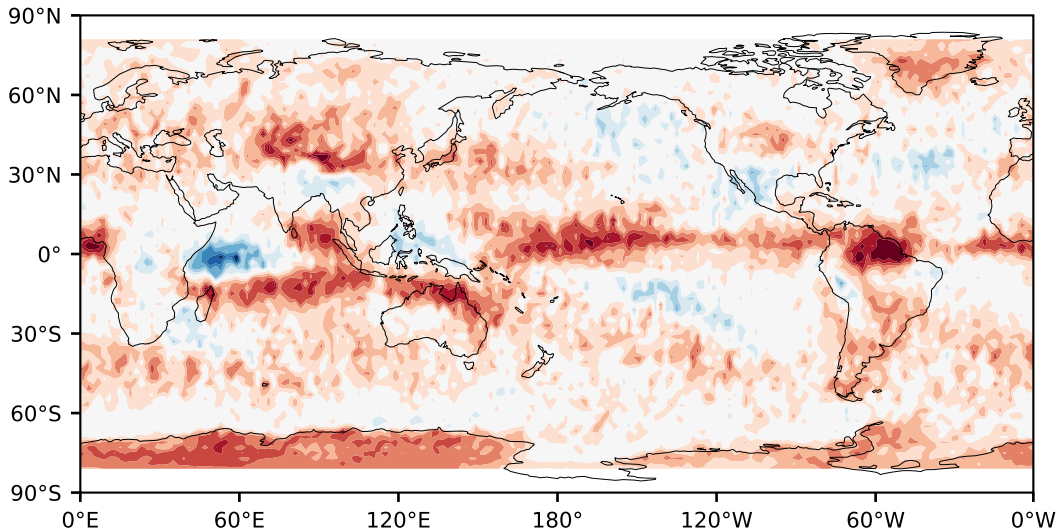

Model - Observations

Max 37.66
Mean -6.20
Min -39.96

RMSE 10.16
CORR 0.88