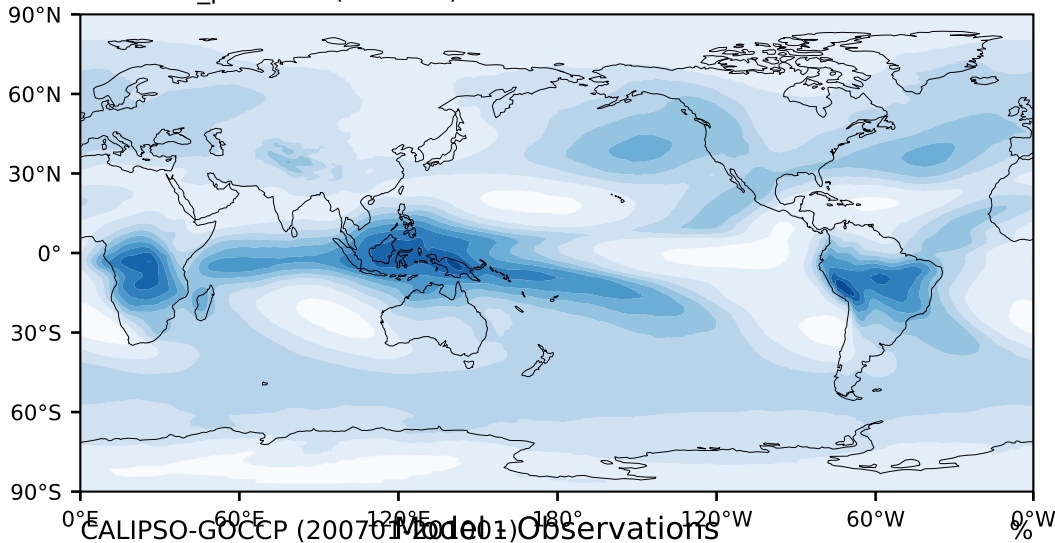

DECKv1b_piControl (101-150)

%

Max 92.46
Mean 26.34
Min 1.44

CALIPSO-GOCCP (2007-10) Model Observations