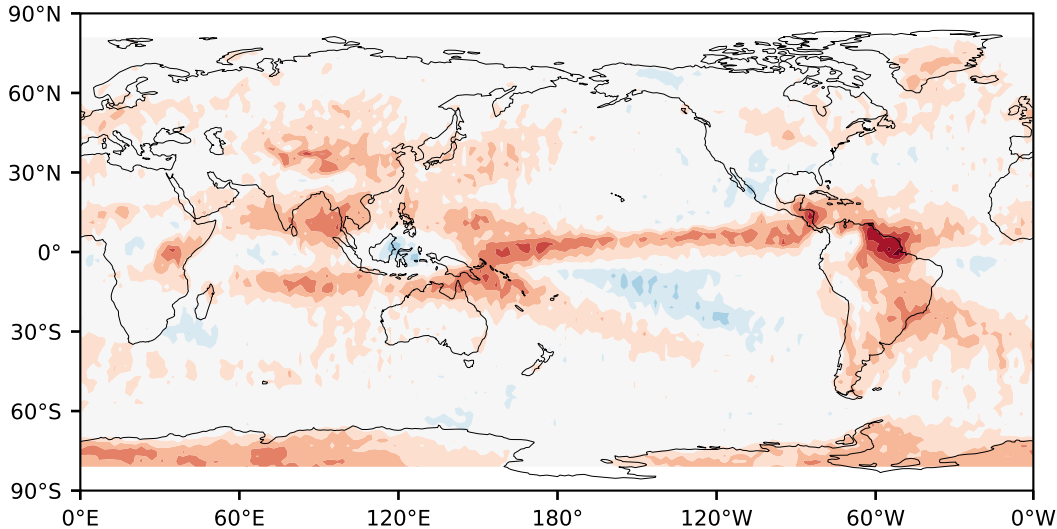

# Model - Observations

Max 14.57  
Mean -3.96  
Min -31.11

RMSE 7.05  
CORR 0.90