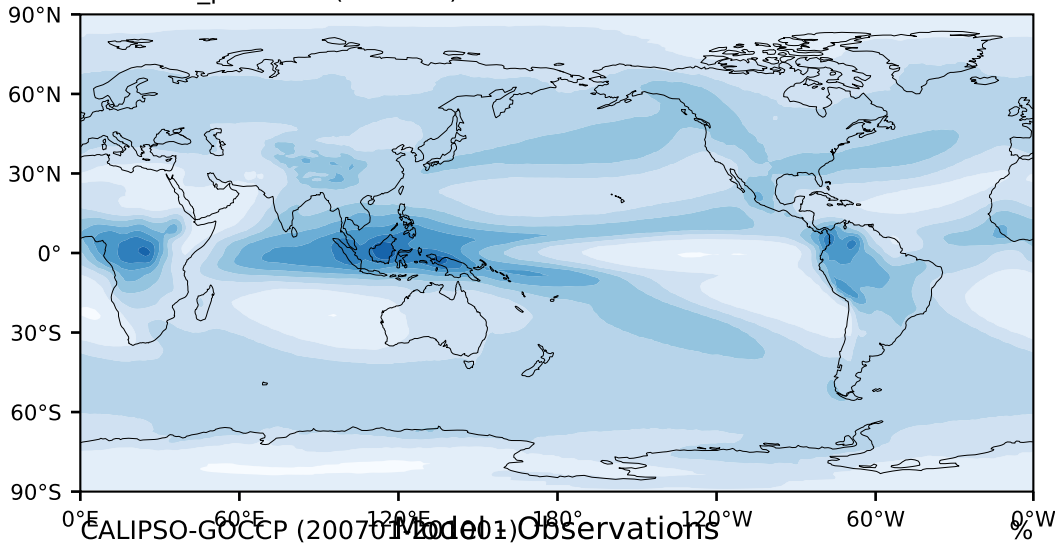

DECKv1b_piControl (101-150)

%

Max 81.66
Mean 27.93
Min 3.92

CALIPSO-GOCCP (2007-10) Model Observations