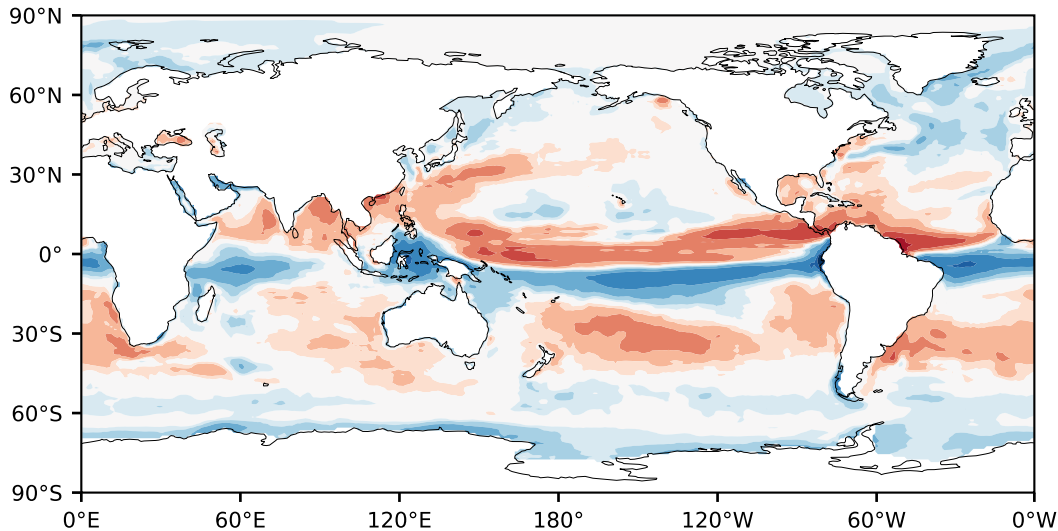

Model - Observations

Max 15.78
Mean -0.02
Min -9.92

RMSE 1.70
CORR 0.77