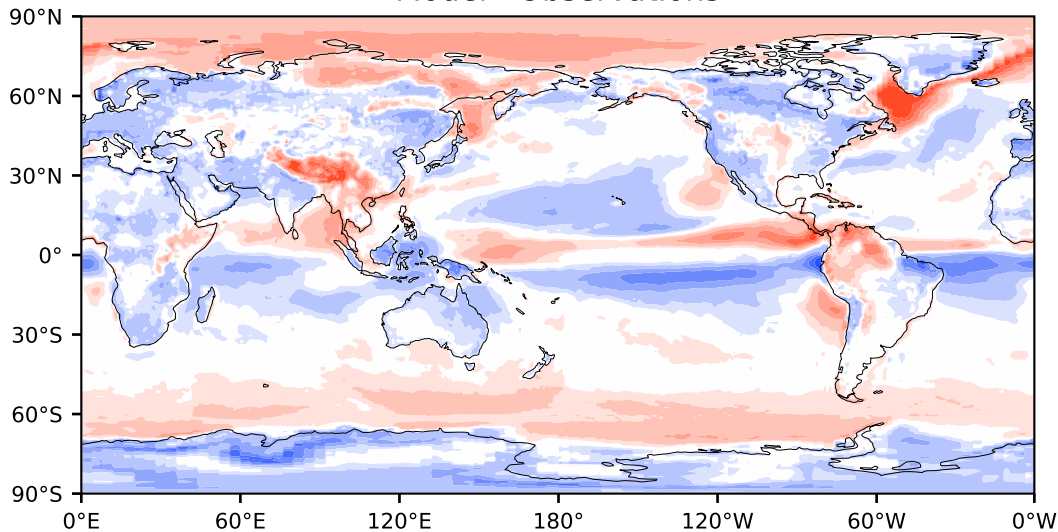

Model - Observations

Max 87.67
Mean -1.30
Min -95.73

RMSE 12.73
CORR 0.87