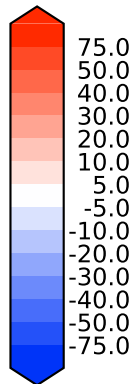

Model - Observations

Max 87.67
Mean -1.30
Min -95.73

RMSE 12.73
CORR 0.87