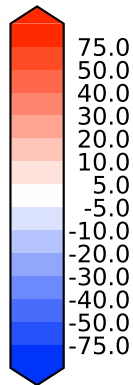

Model - Observations

Max 74.67
Mean -2.22
Min -147.41

RMSE 14.69
CORR 0.92