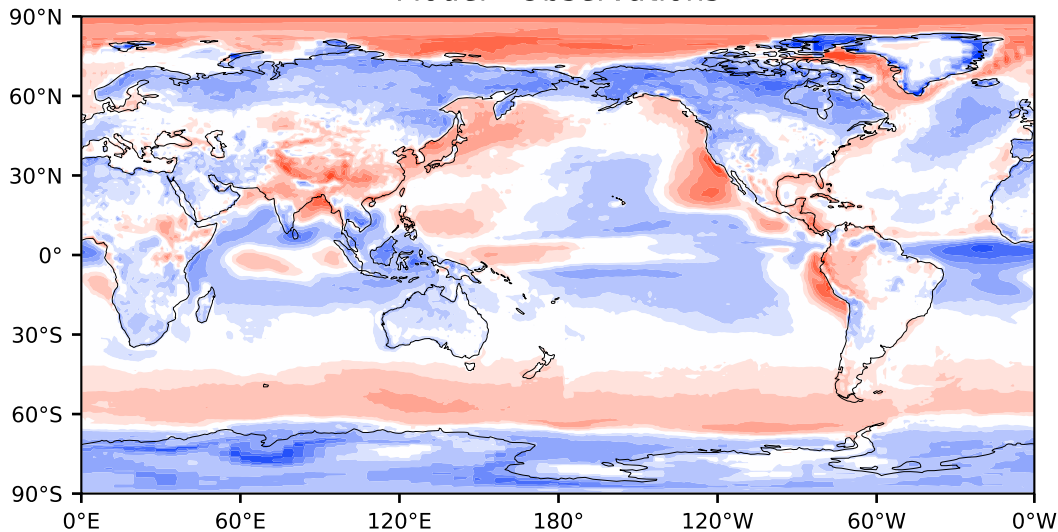

Model - Observations

Max 74.67
Mean -2.22
Min -147.41

RMSE 14.69
CORR 0.92