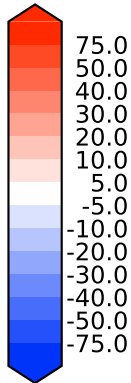

# Model - Observations

Max 170.34  
Mean 4.96  
Min -126.88

RMSE 12.77  
CORR 0.99