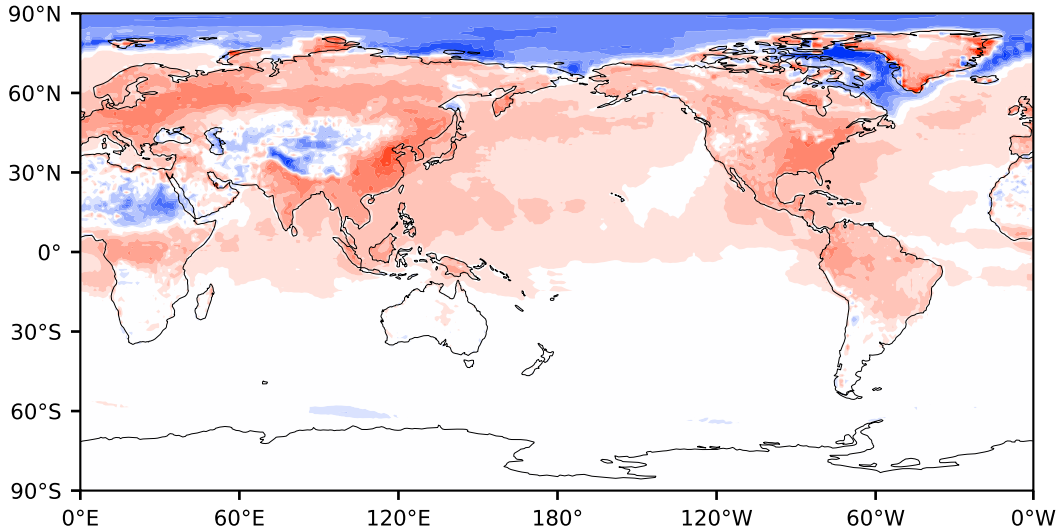

# Model - Observations

Max 170.34  
Mean 4.96  
Min -126.88

RMSE 12.77  
CORR 0.99