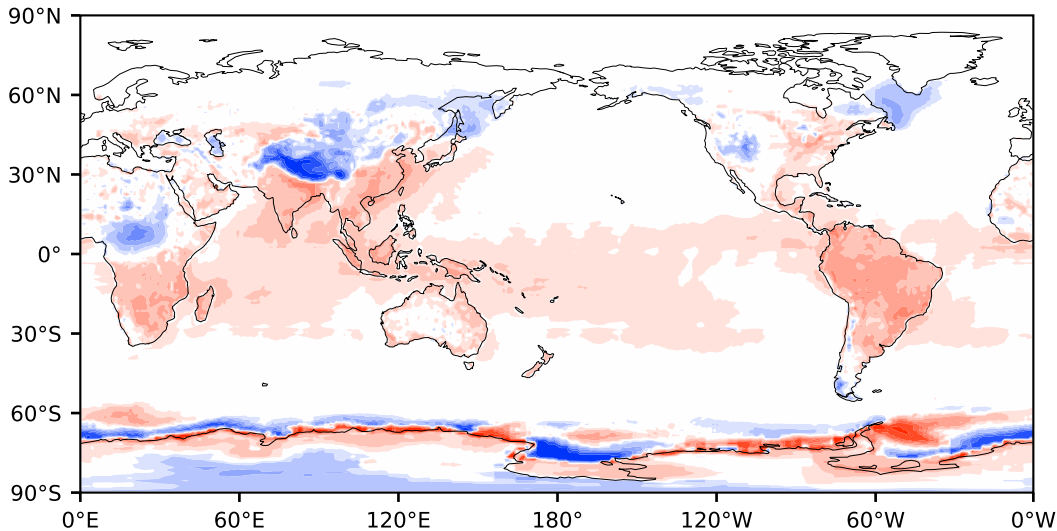

Model - Observations

Max 166.59
Mean 3.80
Min -139.56

RMSE 11.55
CORR 1.00