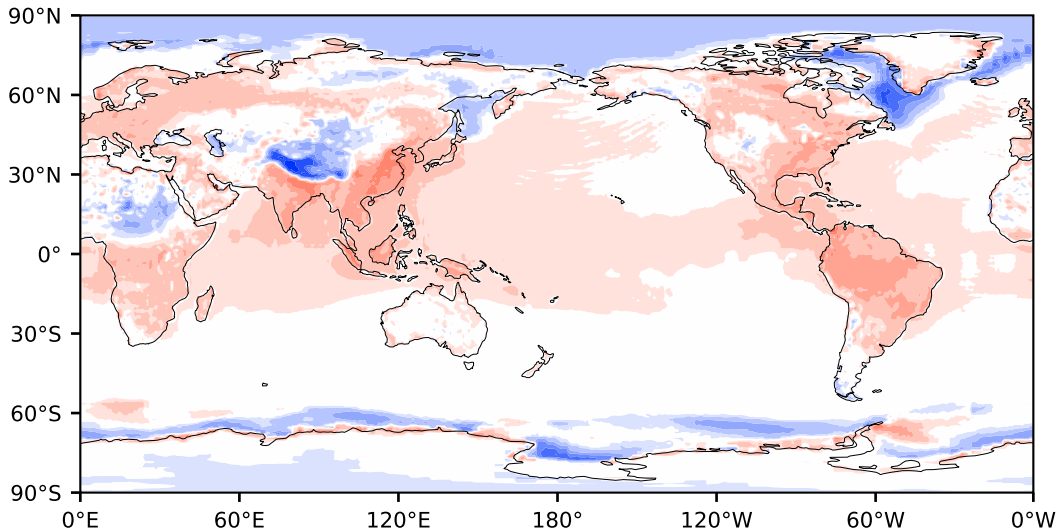

Model - Observations

Max 67.09
Mean 4.28
Min -100.15

RMSE 10.31
CORR 0.99