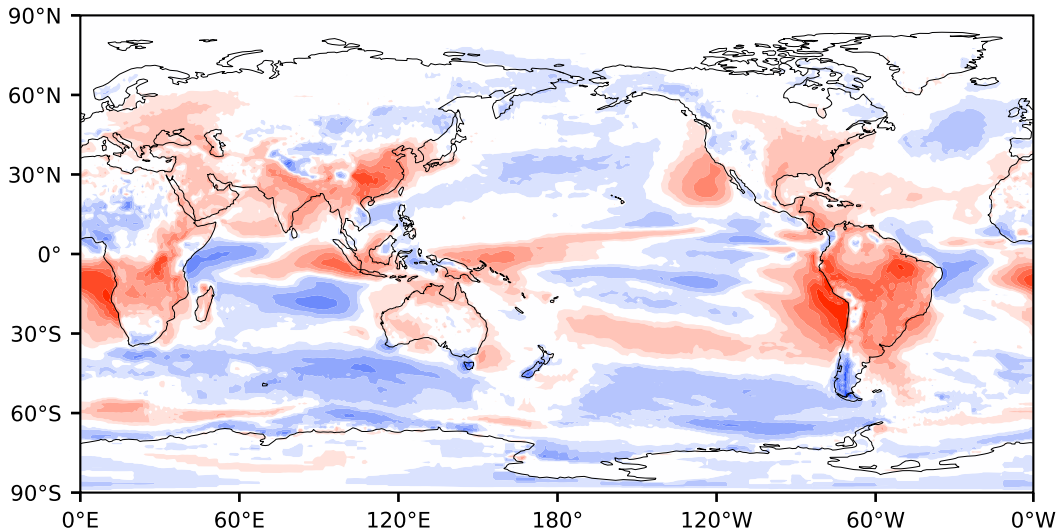

Model - Observations

Max 123.87
Mean 2.22
Min -74.28

RMSE 14.97
CORR 0.98