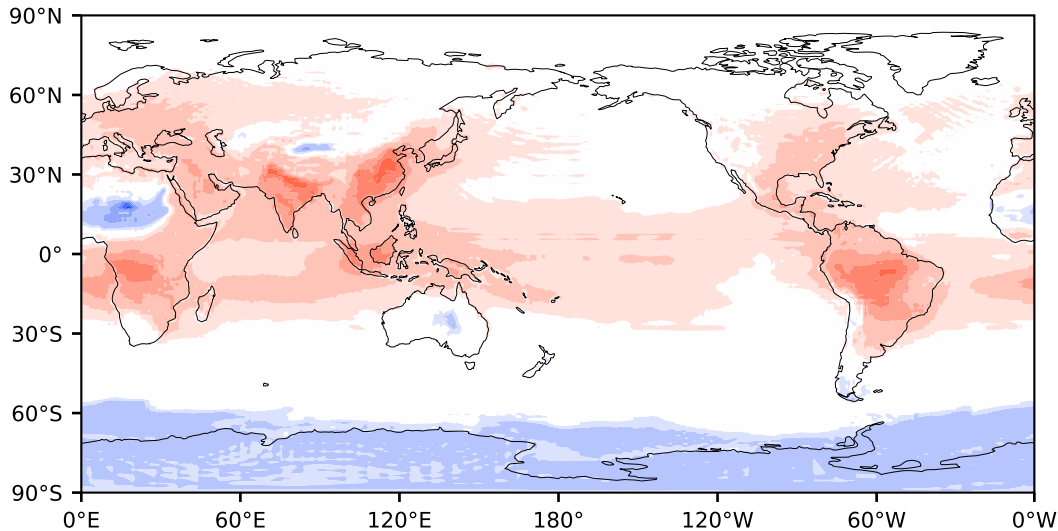

Model - Observations

Max 52.45
Mean 5.46
Min -58.39

RMSE 10.20
CORR 0.99