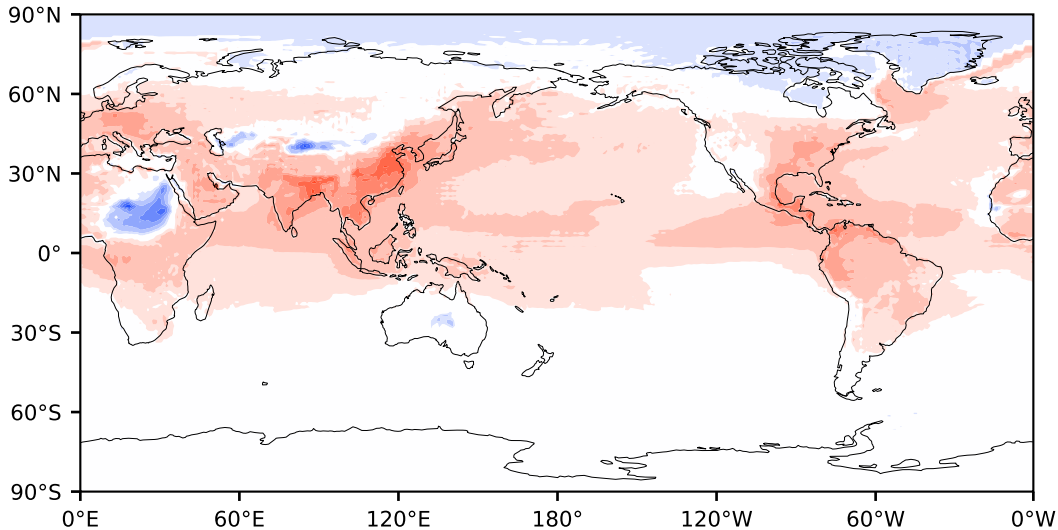

Model - Observations

Max 73.79
Mean 6.10
Min -63.17

RMSE 9.95
CORR 1.00