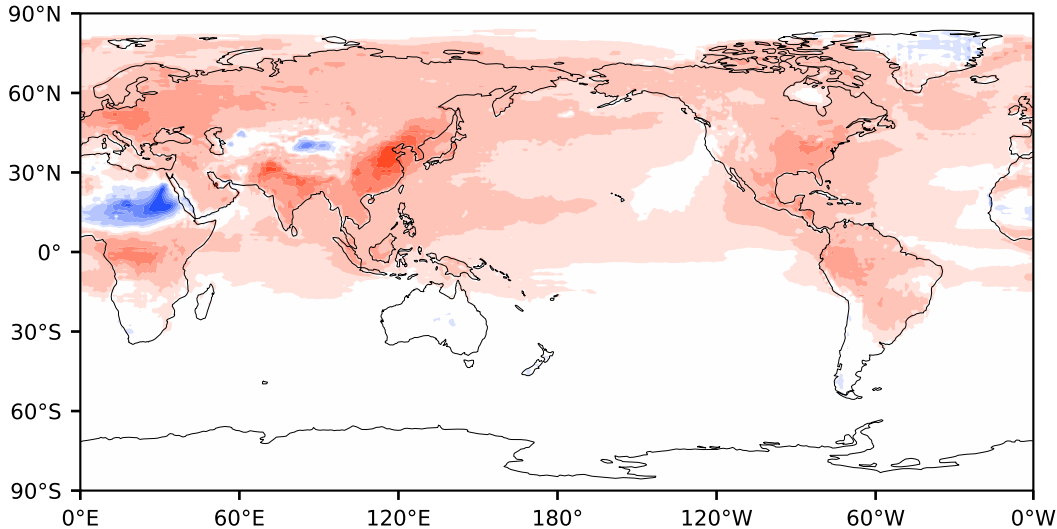

Model - Observations

Max 78.48
Mean 6.47
Min -64.83

RMSE 11.23
CORR 1.00