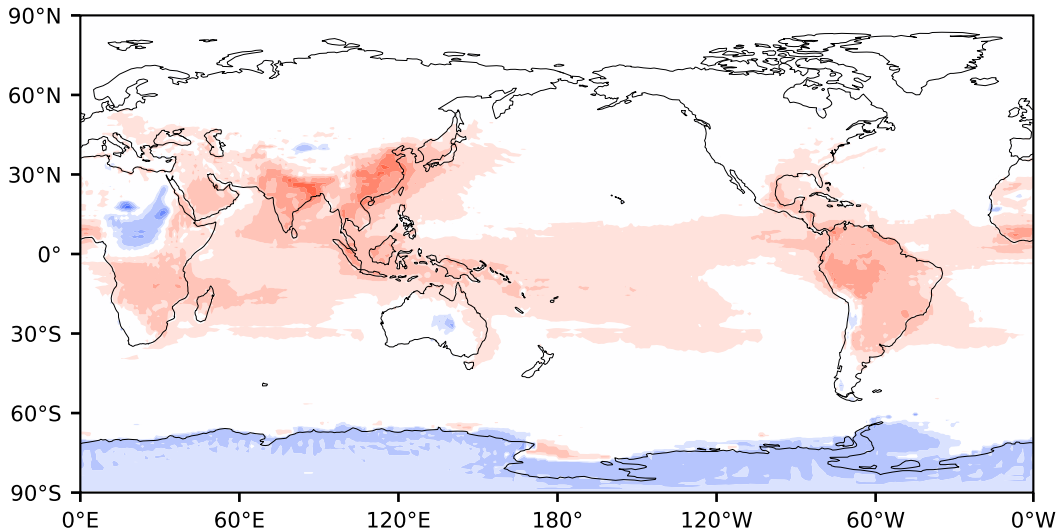

Model - Observations

Max 50.31
Mean 4.10
Min -50.75

RMSE 7.79
CORR 1.00