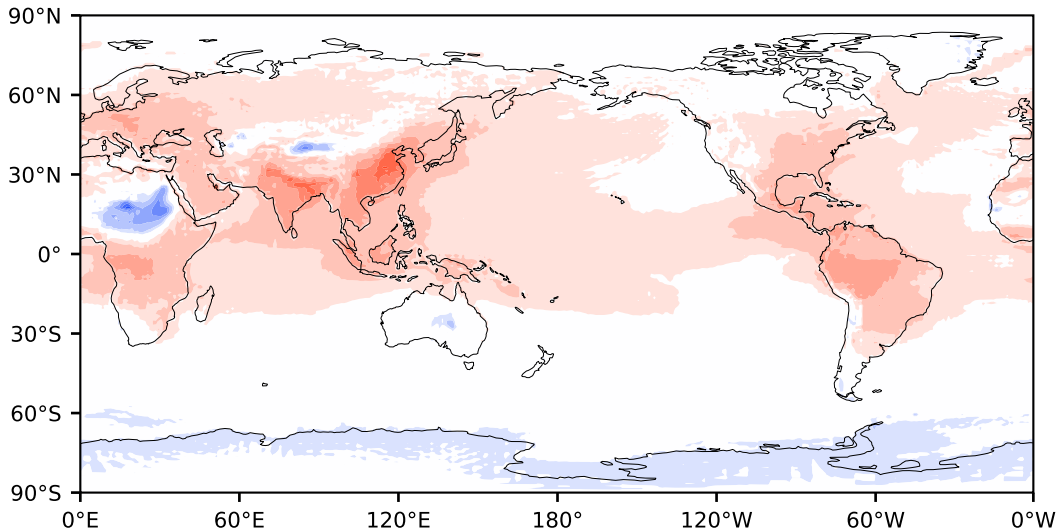

Model - Observations

Max 56.45
Mean 5.54
Min -58.15

RMSE 9.02
CORR 0.99