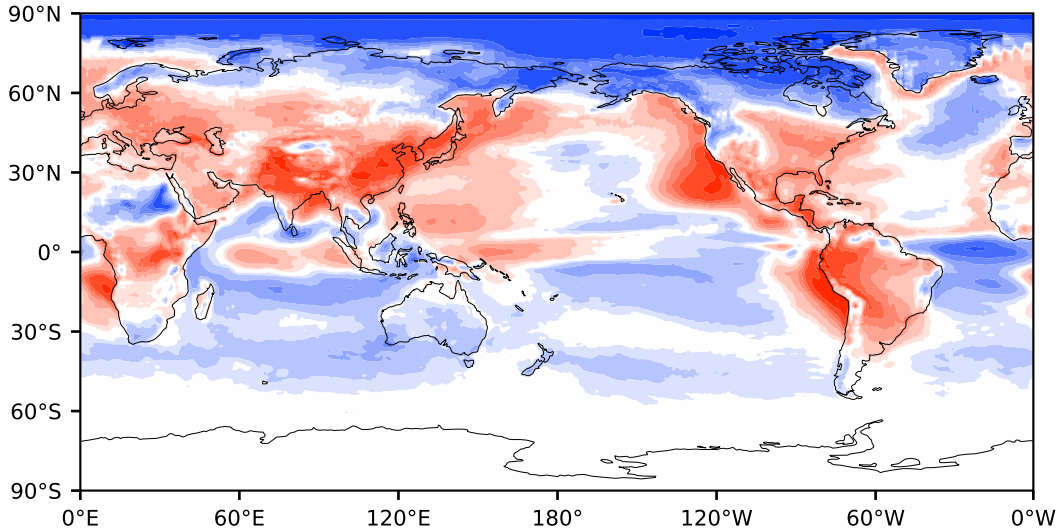

Model - Observations

Max 133.96
Mean 1.42
Min -111.37

RMSE 22.07
CORR 0.97