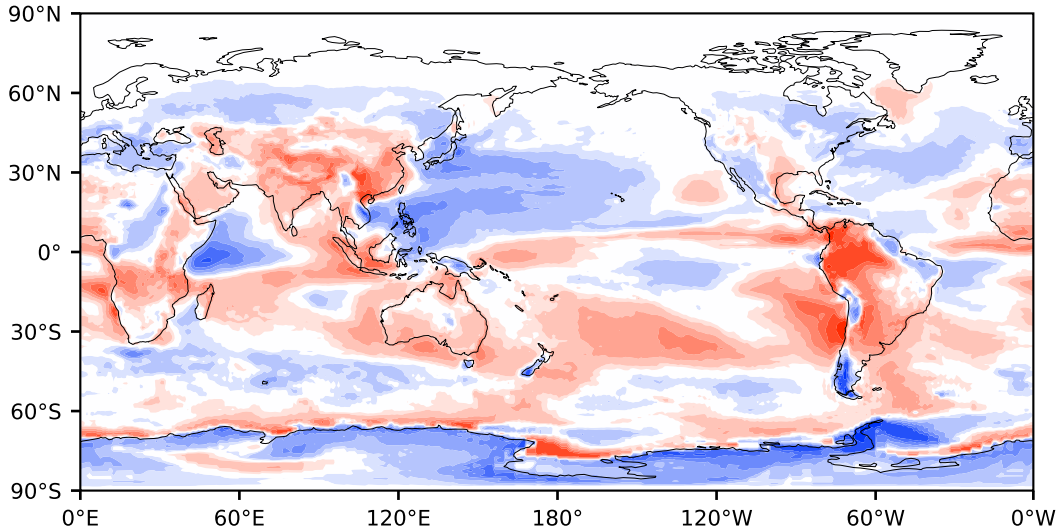

Model - Observations

Max 109.80
Mean 2.29
Min -117.80

RMSE 16.15
CORR 0.99