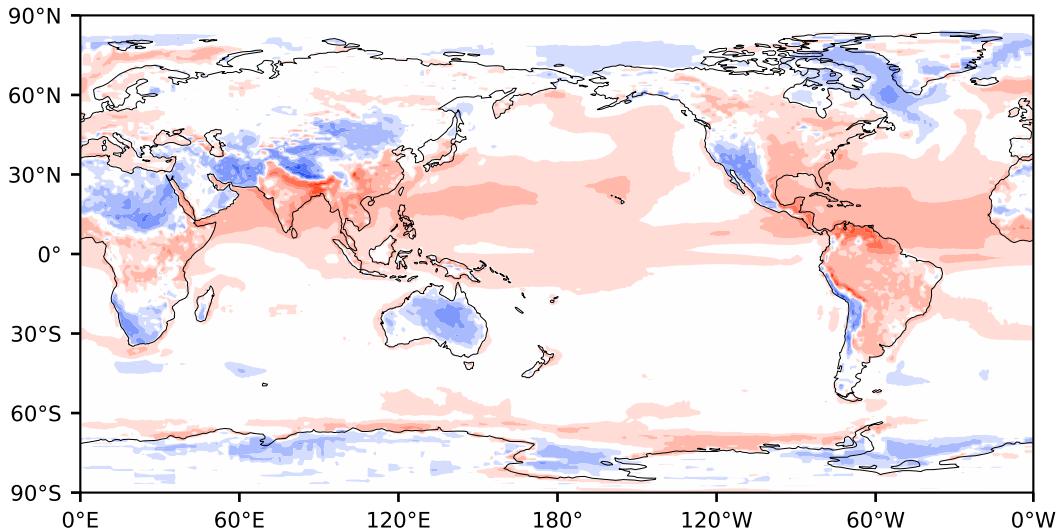

Model - Observations

Max 79.87
Mean 3.40
Min -62.15

RMSE 8.92
CORR 0.90