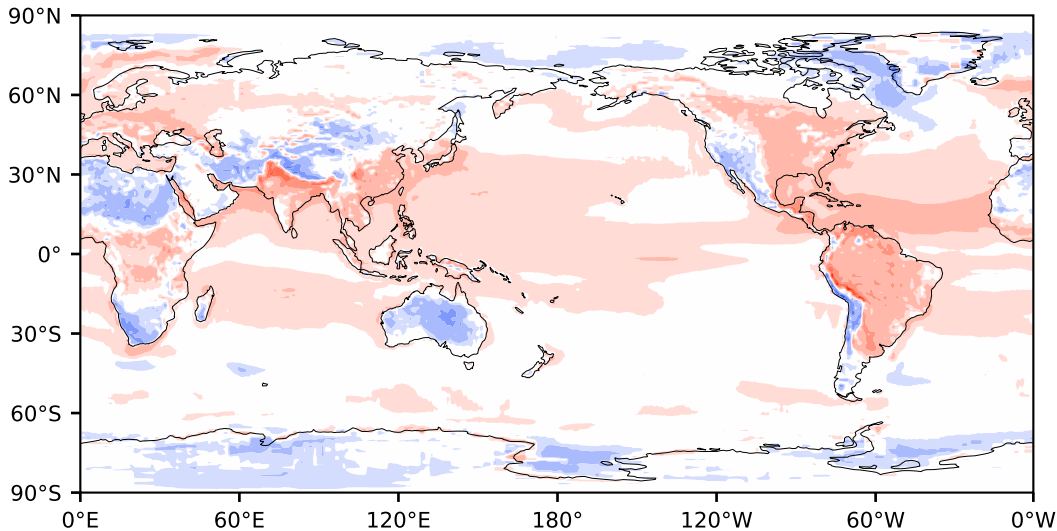

Model - Observations

Max 80.37
Mean 3.77
Min -57.39

RMSE 8.03
CORR 0.92