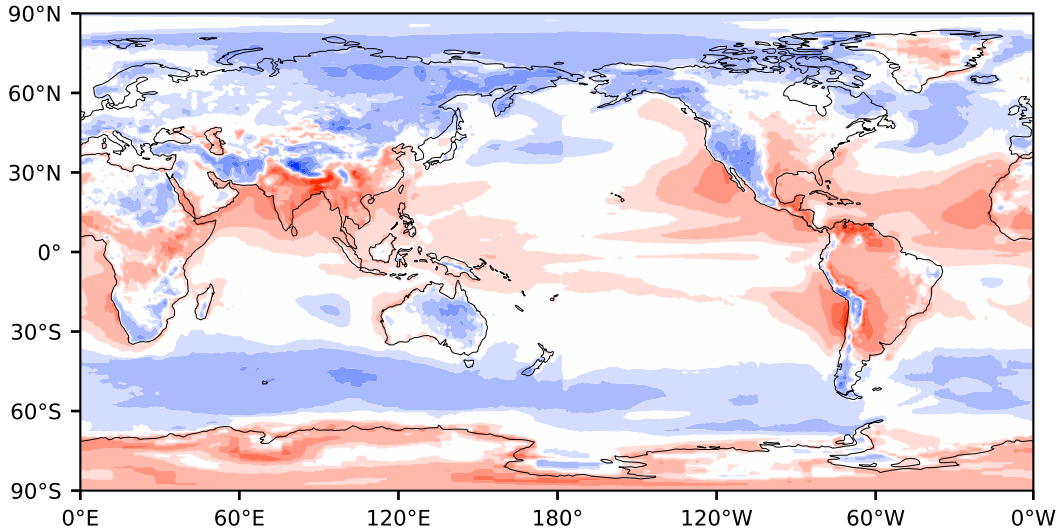

Model - Observations

Max 72.13
Mean 1.48
Min -62.60

RMSE 11.48
CORR 0.84