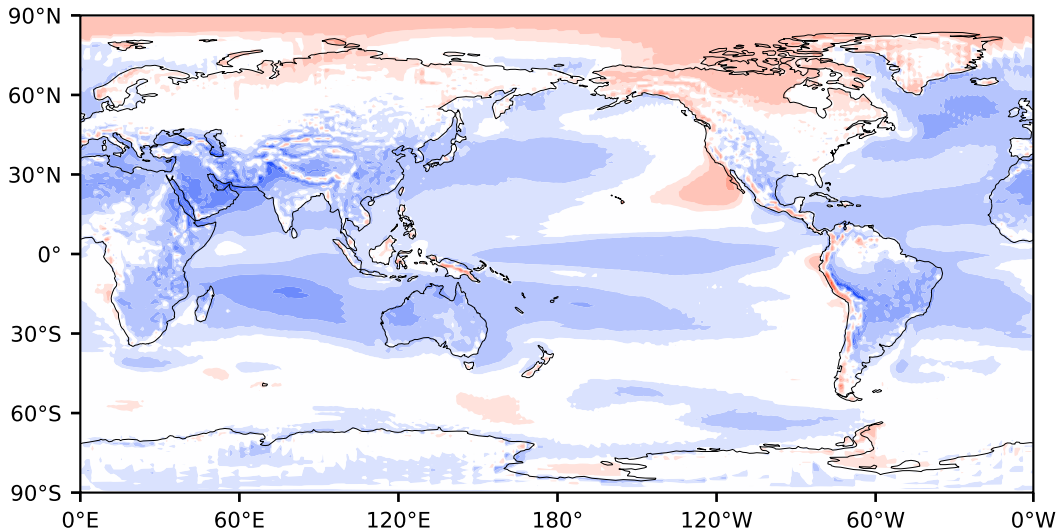

Model - Observations

Max 67.14
Mean -7.04
Min -84.03

RMSE 11.83
CORR 0.99