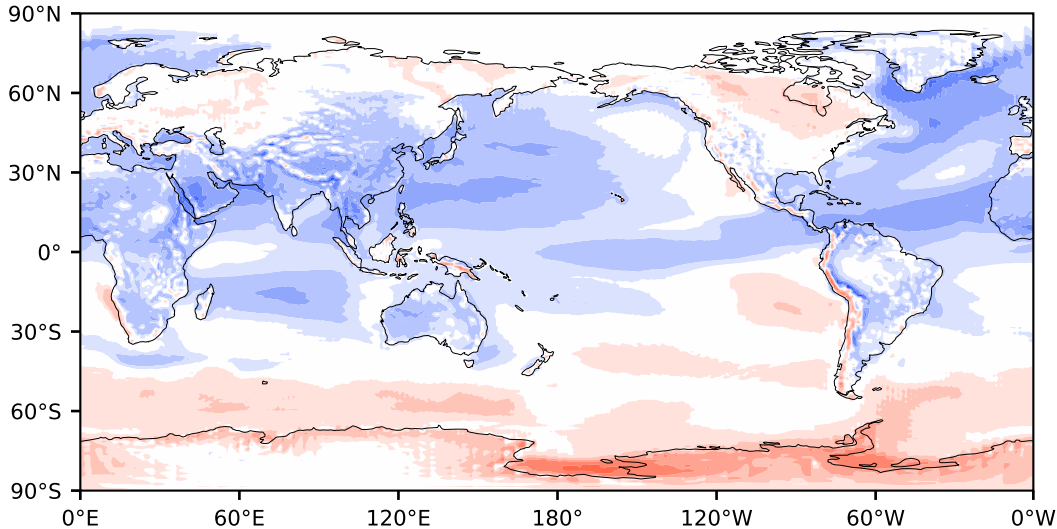

Model - Observations

Max 67.87
Mean -5.66
Min -77.16

RMSE 12.01
CORR 0.99