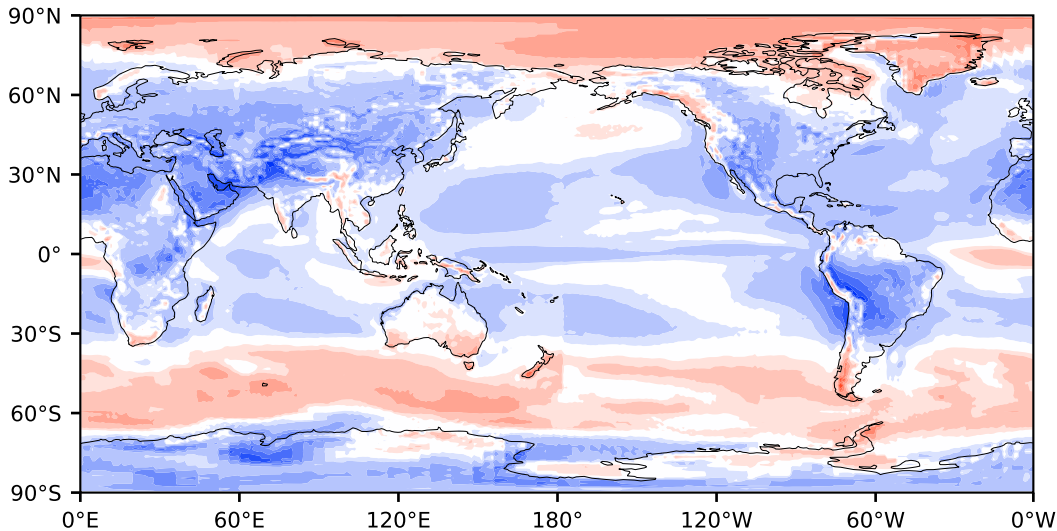

Model - Observations

Max 63.78
Mean -6.65
Min -114.32

RMSE 15.34
CORR 0.98