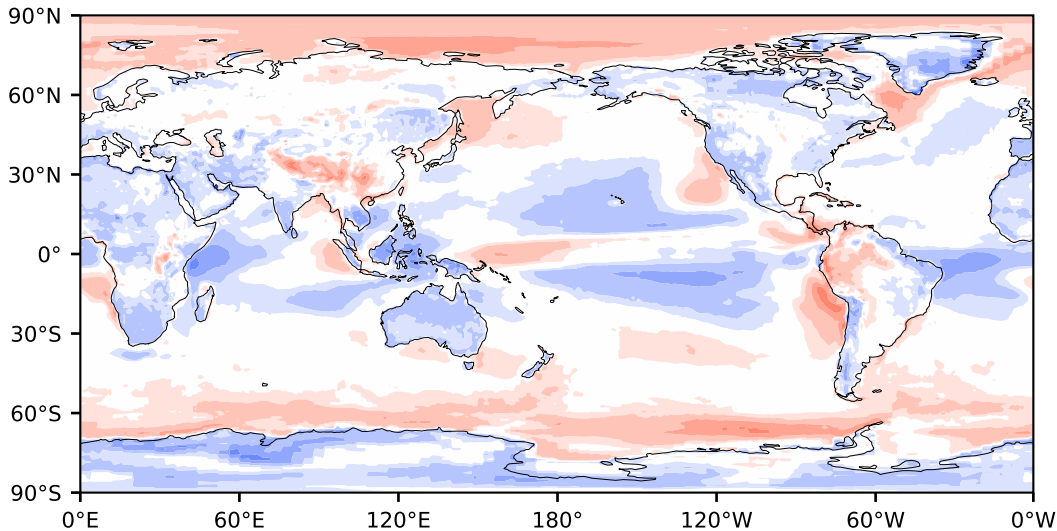

# Model - Observations

Max 45.02  
Mean -1.60  
Min -83.43

RMSE 9.43  
CORR 0.90