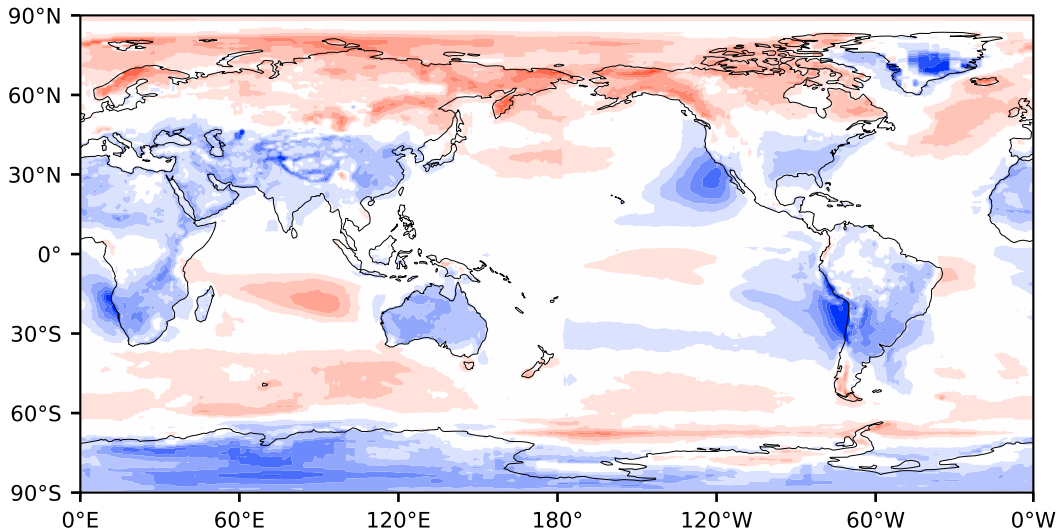

# Model - Observations

Max 34.28  
Mean -1.22  
Min -129.06

RMSE 8.72  
CORR 0.90