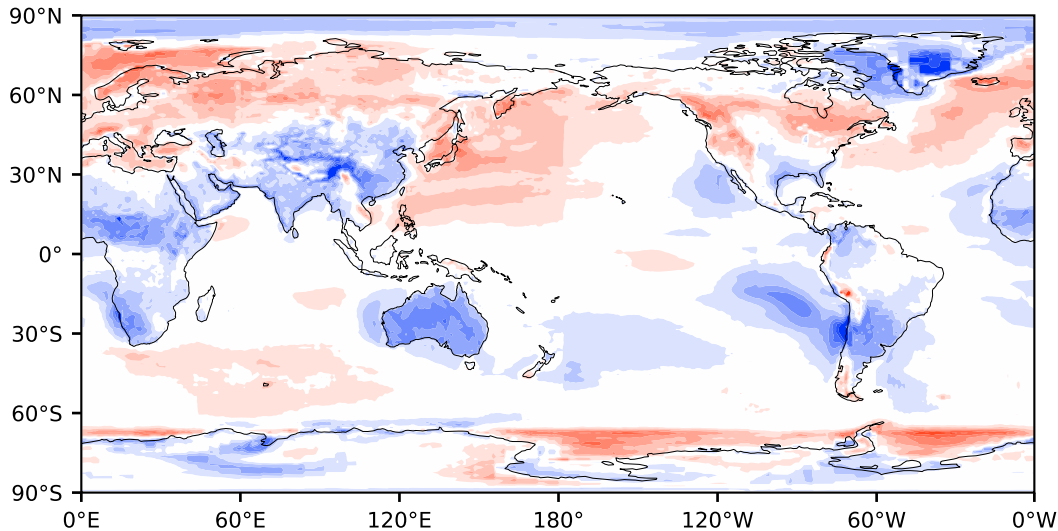

Model - Observations

Max 70.41
Mean -1.12
Min -80.30

RMSE 8.76
CORR 0.89