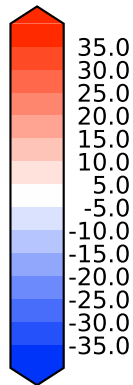

Model - Observations

Max 70.41
Mean -1.12
Min -80.30

RMSE 8.76
CORR 0.89