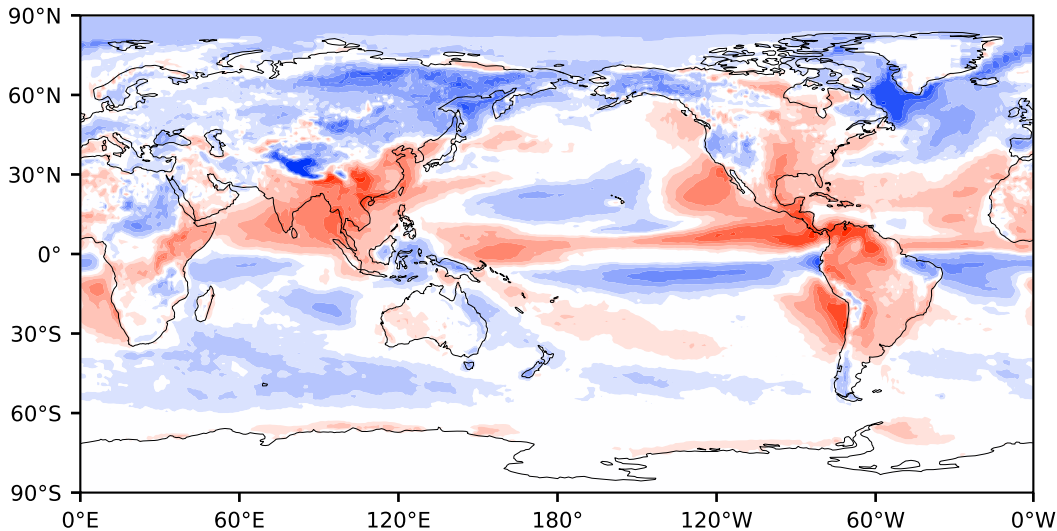

Model - Observations

Max 118.87
Mean 0.89
Min -132.71

RMSE 16.02
CORR 0.98