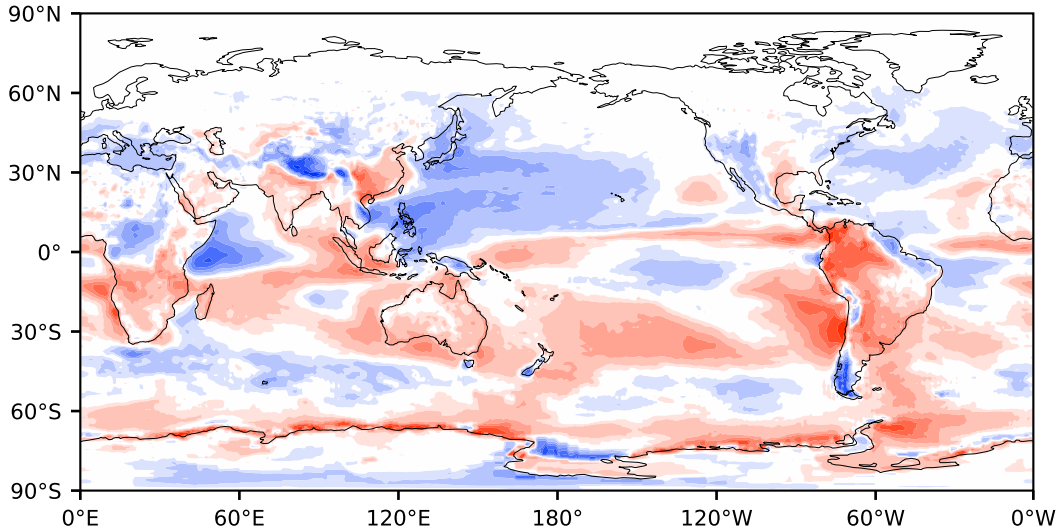

# Model - Observations

Max 112.19  
Mean 2.12  
Min -94.39

RMSE 14.73  
CORR 0.99