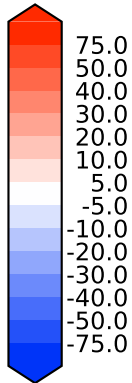

Model - Observations

Max 65.34
Mean 3.49
Min -63.52

RMSE 8.20
CORR 1.00