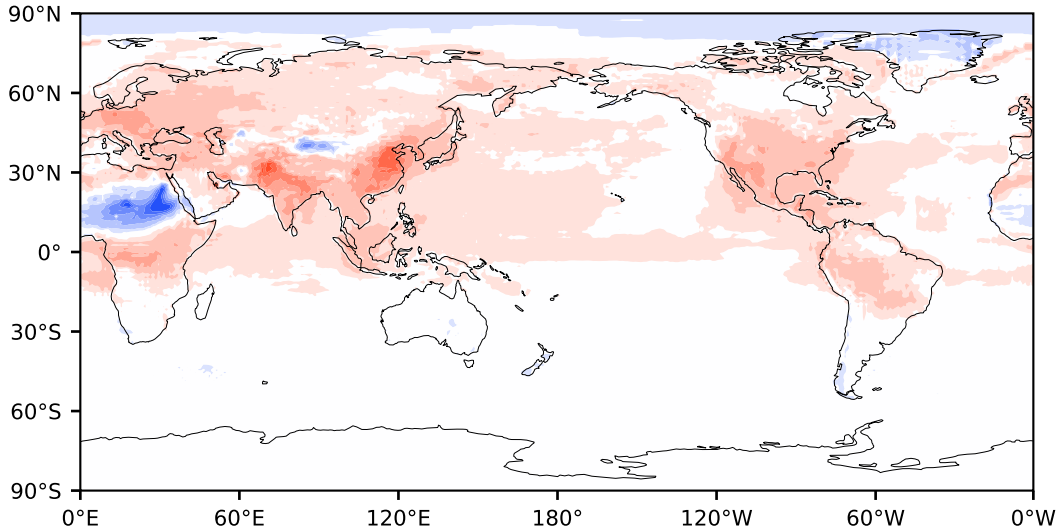

Model - Observations

Max 65.34
Mean 3.49
Min -63.52

RMSE 8.20
CORR 1.00