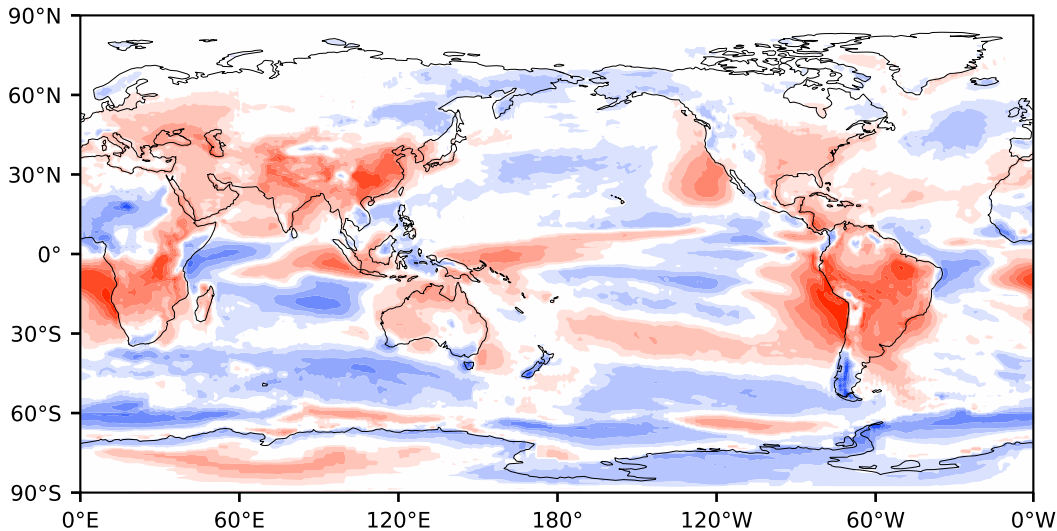

# Model - Observations

Max 130.83  
Mean 2.69  
Min -84.38

RMSE 16.45  
CORR 0.97