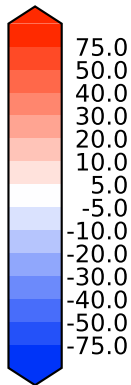

# Model - Observations

Max 130.83  
Mean 2.69  
Min -84.38

RMSE 16.45  
CORR 0.97