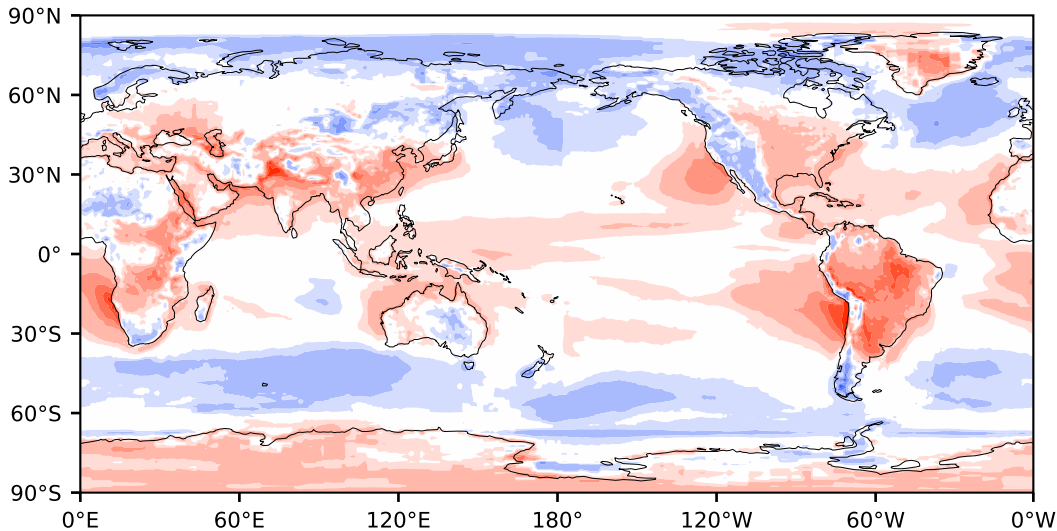

Model - Observations

Max 77.66
Mean 2.93
Min -54.53

RMSE 10.94
CORR 0.87