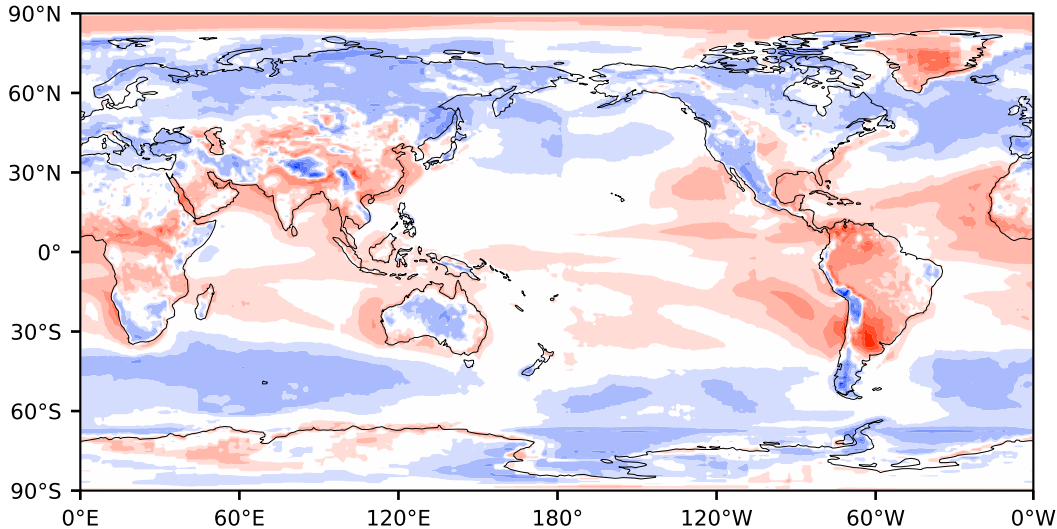

Model - Observations

Max 65.71
Mean 1.14
Min -86.87

RMSE 10.38
CORR 0.87