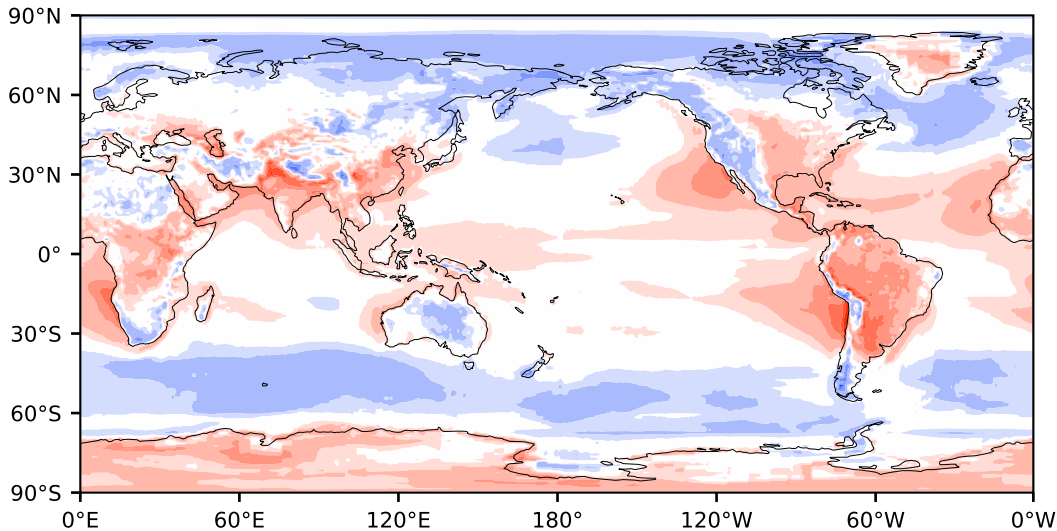

Model - Observations

Max 76.16
Mean 2.13
Min -53.97

RMSE 10.33
CORR 0.86