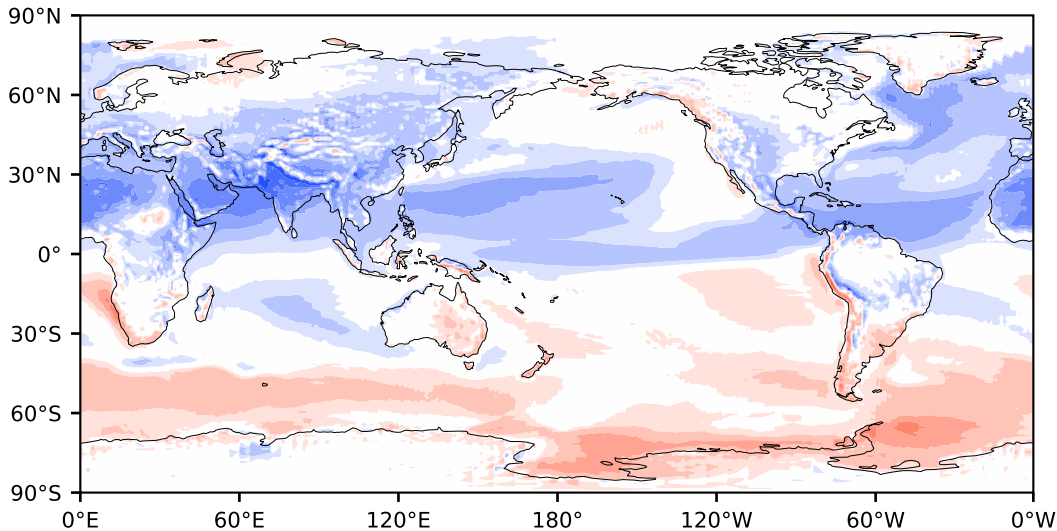

Model - Observations

Max 74.31
Mean -4.49
Min -93.14

RMSE 12.86
CORR 0.99