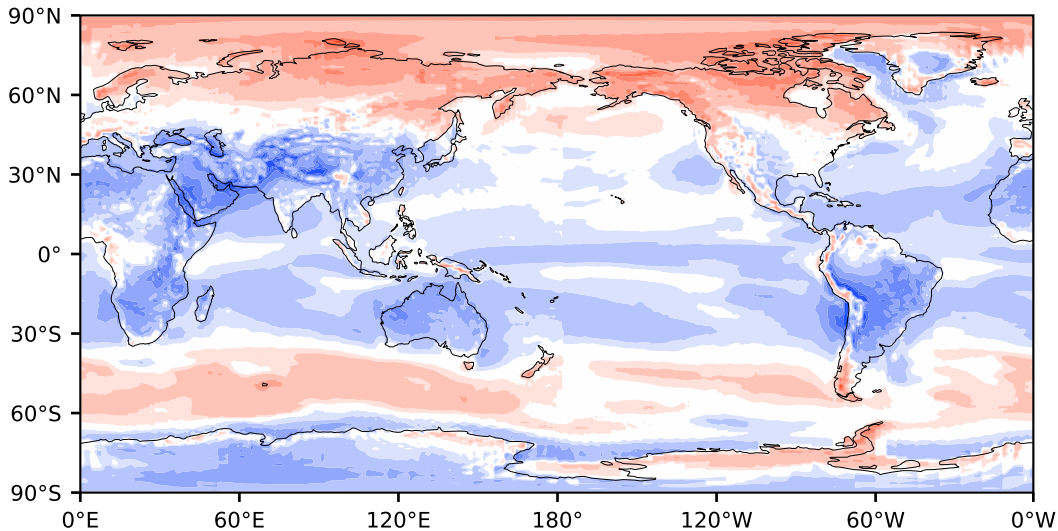

Model - Observations

Max 60.88
Mean -5.24
Min -90.43

RMSE 14.25
CORR 0.98