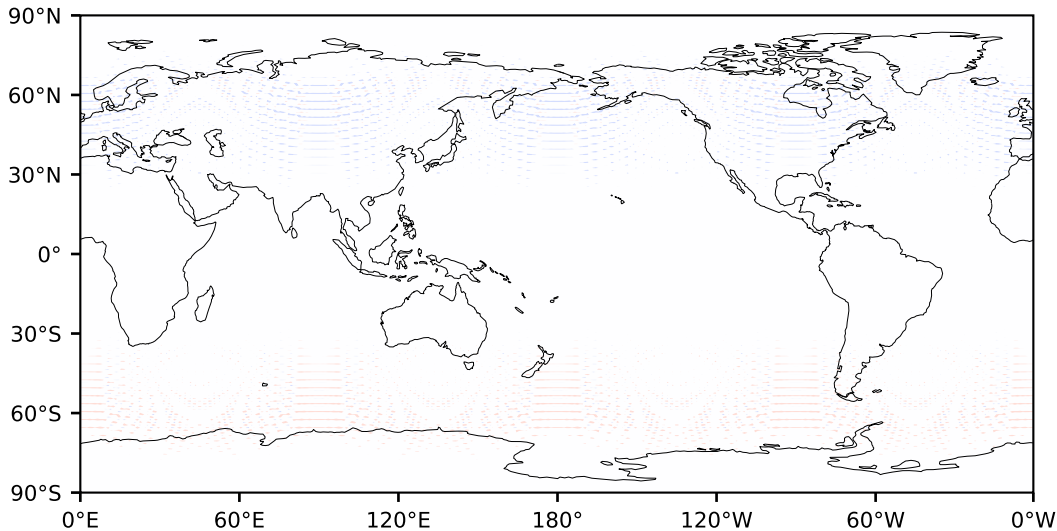

Model - Observations

Max 1.21
Mean -0.07
Min -1.31

RMSE 0.32
CORR 1.00