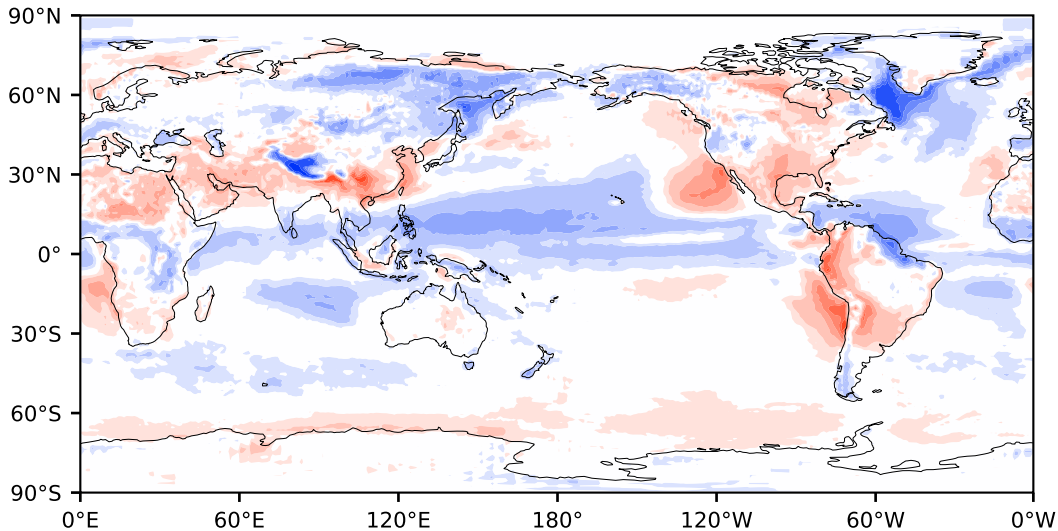

Model - Observations

Max 76.48
Mean -1.46
Min -95.10

RMSE 10.60
CORR 0.99