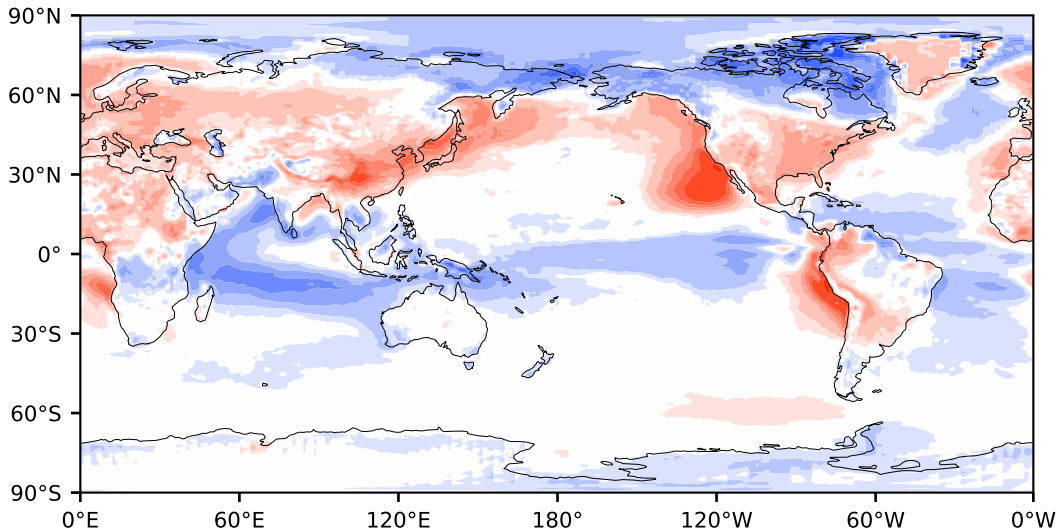

Model - Observations

Max 93.52
Mean -0.57
Min -83.22

RMSE 13.85
CORR 0.99