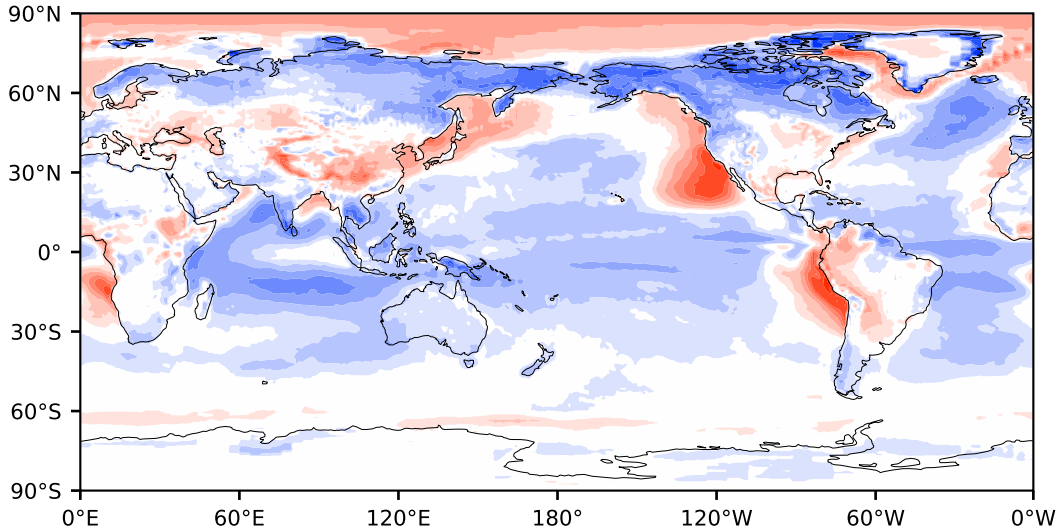

# Model - Observations

Max 92.74  
Mean -5.37  
Min -137.93

RMSE 14.82  
CORR 0.87