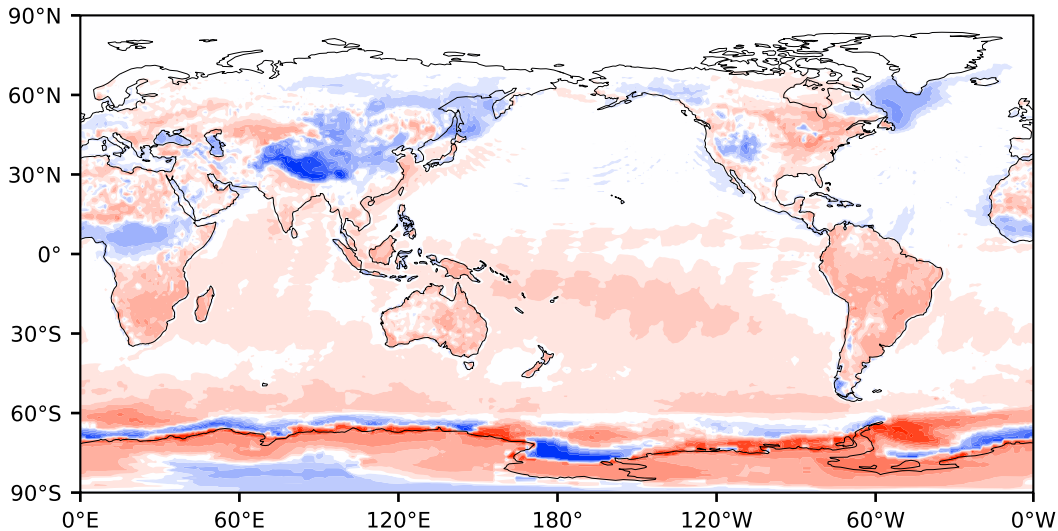

Model - Observations

Max 174.90
Mean 2.17
Min -124.25

RMSE 10.15
CORR 1.00