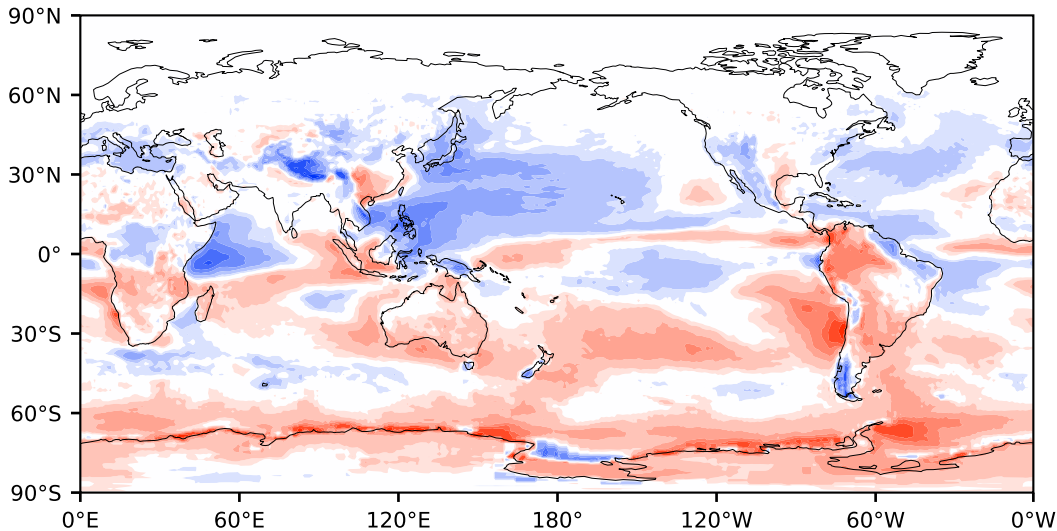

# Model - Observations

Max 112.03  
Mean 1.65  
Min -89.73

RMSE 14.04  
CORR 0.99