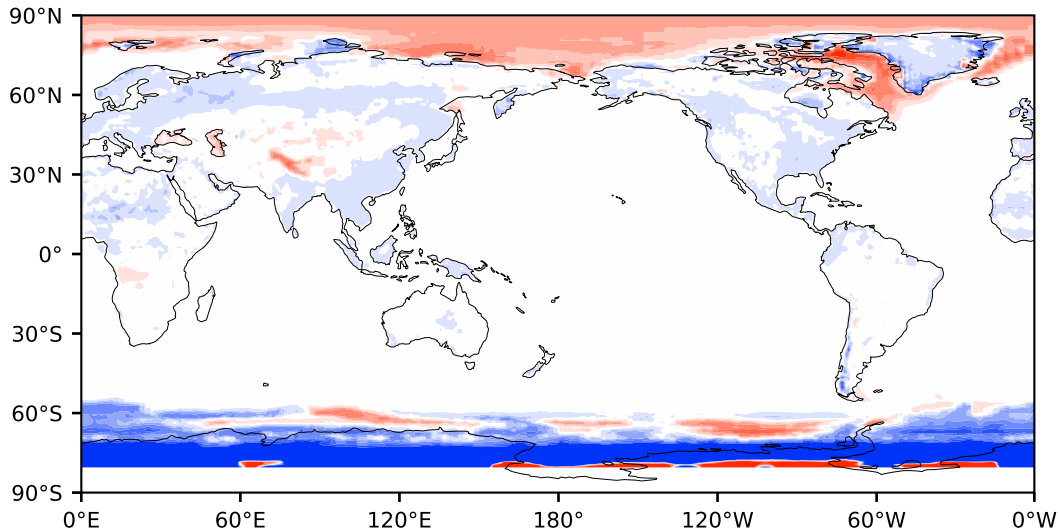

Model - Observations

Max 0.60
Mean -0.03
Min -9.73

RMSE 0.27
CORR 0.65