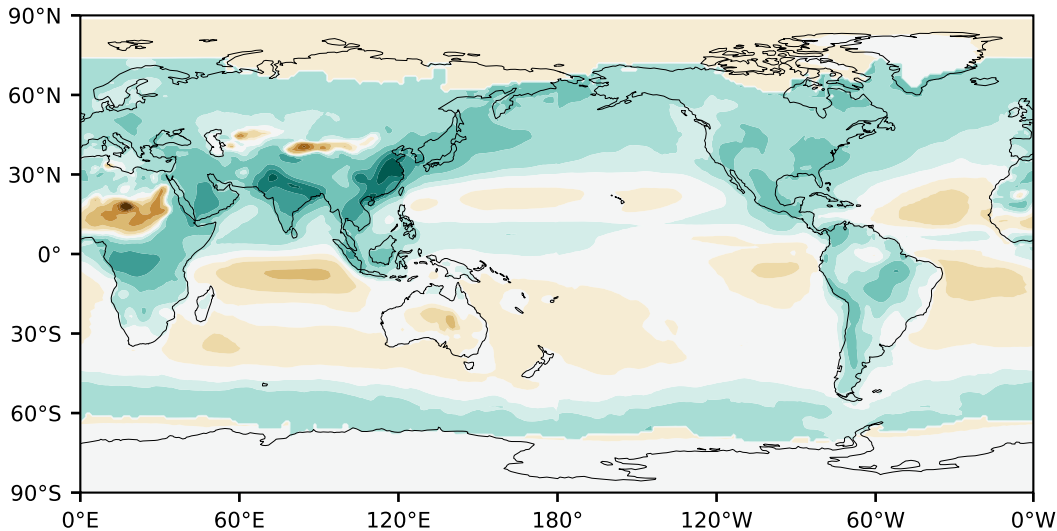

Model - Observations

Max 0.80
Mean -0.03
Min -0.49

RMSE 0.07
CORR 0.68