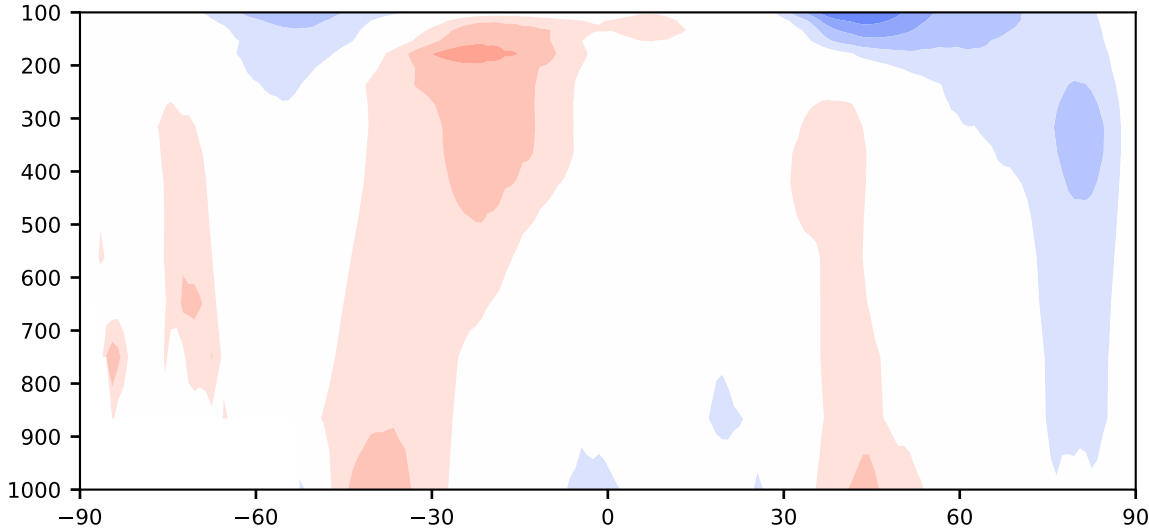

Model - Observations

Max 3.58
Mean 0.18
Min -5.00

RMSE 1.36
CORR 0.99