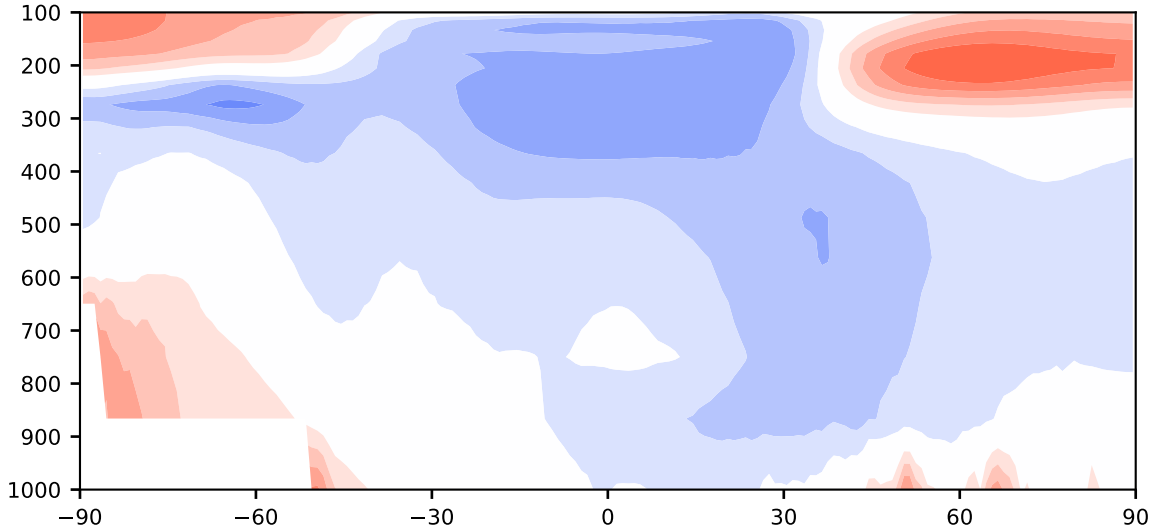

Model - Observations

Max 5.98
Mean -0.80
Min -4.30

RMSE 2.44
CORR 1.00