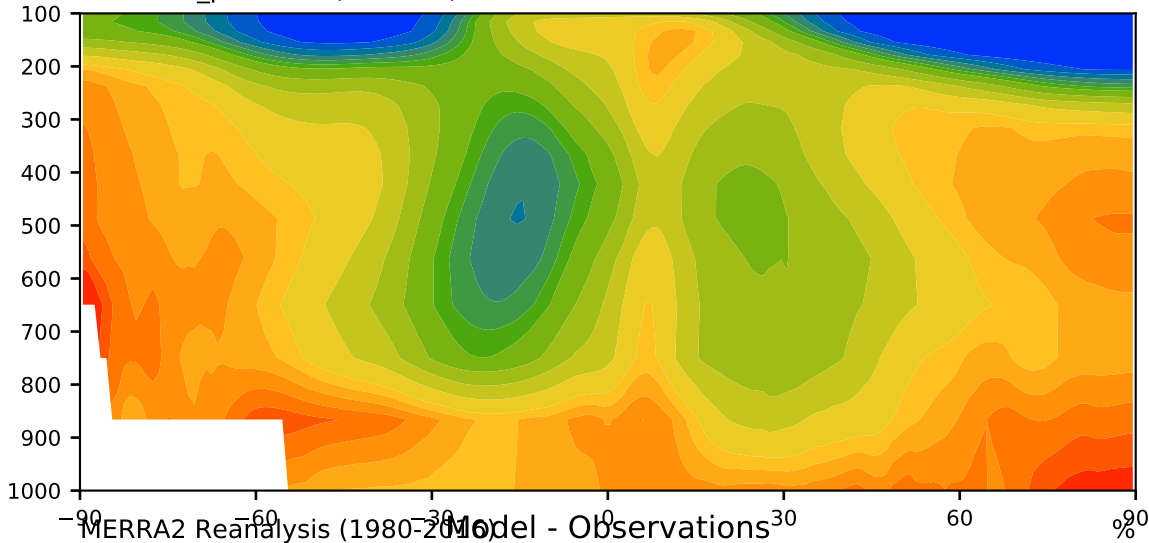

DECKv1b\_piControl (101-120)

%

Max 106.57  
Mean 59.86  
Min 0.23

95.0  
90.0  
85.0  
80.0  
75.0  
70.0  
60.0  
50.0  
40.0  
30.0  
25.0  
20.0  
15.0  
10.0  
5.0