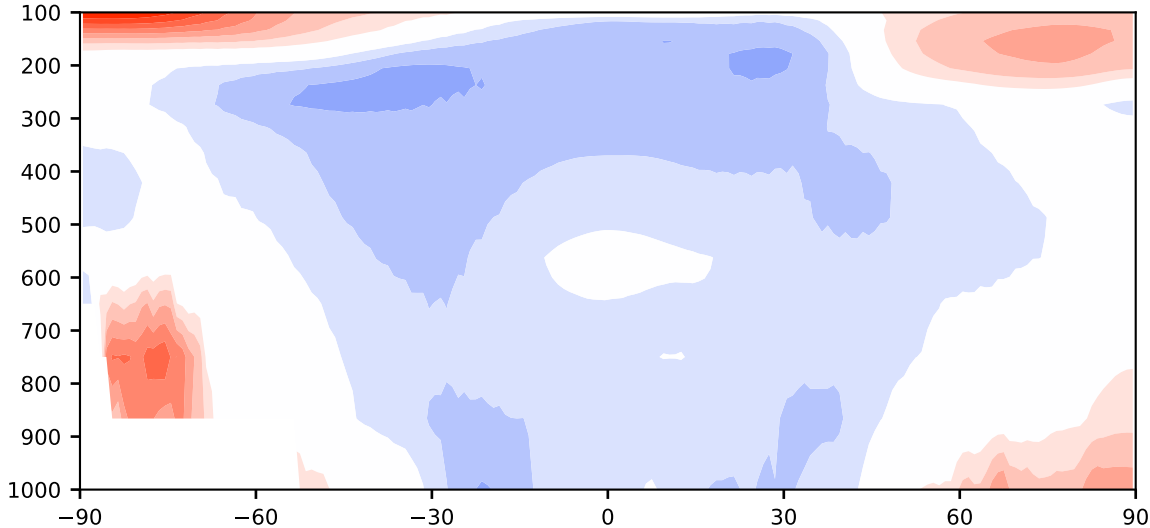

Model - Observations

Max 8.04
Mean -0.81
Min -3.29

RMSE 2.08
CORR 1.00