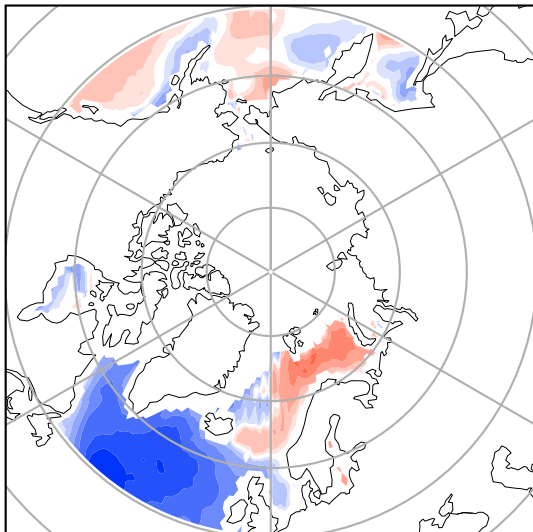

Model - Observations

Max 3.43
Mean -0.95
Min -6.46

RMSE 2.20
CORR 0.76